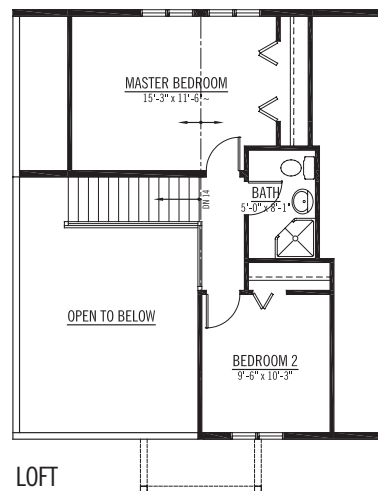

The Bella Coola

HOMES DIVISION

The Bella Coola

SQ. FT: 896 Main
419 Loft
1315 Total

Width: 28'-0"
Depth: 42'-0"

Notes: Available on
crawlspace,
slab-on-grade
or basement.

MAIN FLOOR

LOFT