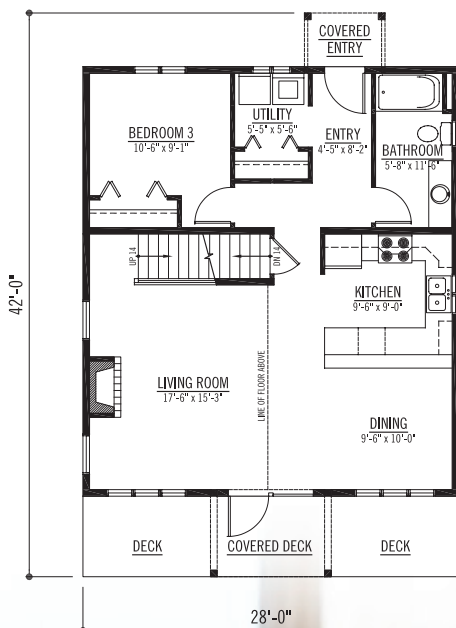

The Bella Coola

HOMES DIVISION

The Bella Coola

SQ. FT: 896 Main
419 Loft
1315 Total

Width: 28'-0"
Depth: 42'-0"

Notes: Available on
crawlspace,
slab-on-grade
or basement.

MAIN FLOOR

LOFT