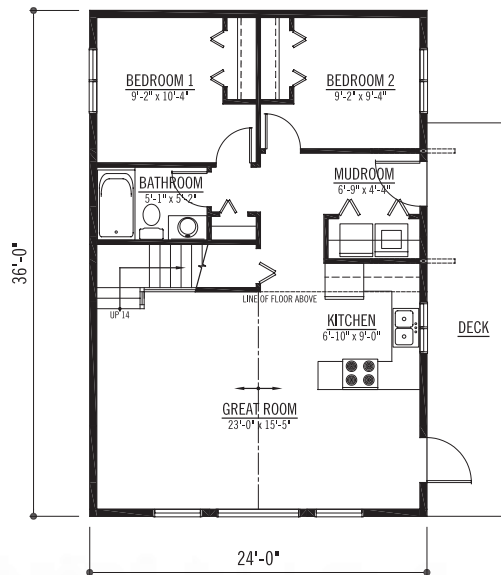

## The Mt. Hood

SQ. FT: 864 Main  
440 Loft  
1304 Total

Width: 24'-0"  
Depth: 36'-0"

Notes: Available on  
crawlspce,  
slab-on-grade  
or basement.

LOFT

MAIN FLOOR

**Contact us today.**

PH: 1-888-296-8059  
EM: homes@wintonglobal.com  
WB: www.wintonglobal.com