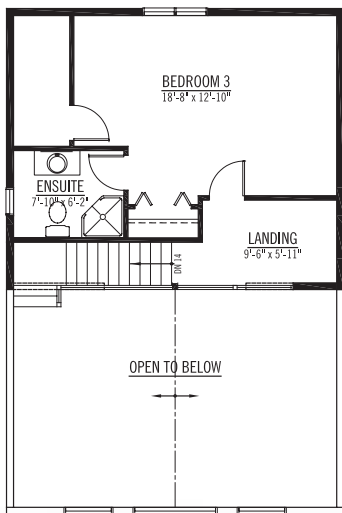

# The Mt. Hood

## The Mt. Hood

SQ. FT: 864 Main  
440 Loft  
1304 Total

Width: 24'-0"  
Depth: 36'-0"

Notes: Available on  
crawlspce,  
slab-on-grade  
or basement.

LOFT

MAIN FLOOR

**Contact us today.**

PH: 1-888-296-8059  
EM: homes@wintonglobal.com  
WB: www.wintonglobal.com