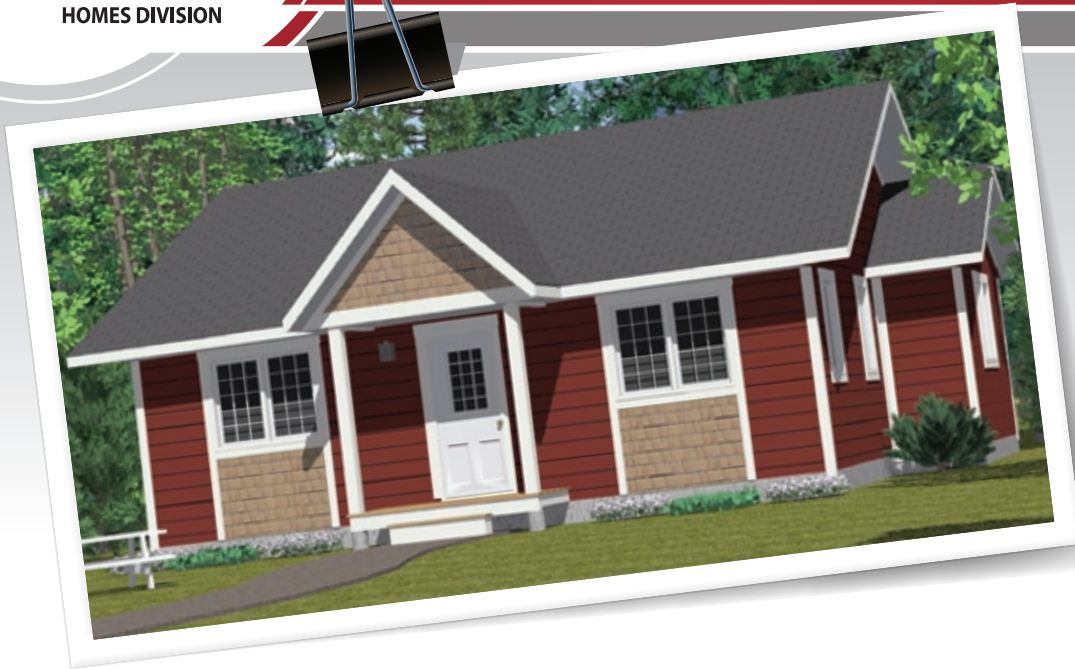

The Hamilton

The Hamilton

SQ. FT: 960 House
Width: 34'-0"
Depth: 34'-0"

Notes: Available on
crawlspac or
slab-on-grade.

MAIN FLOOR

OPTIONAL PLAN

Contact us today.

PH: 1-888-296-8059
EM: homes@wintonglobal.com
WB: www.wintonglobal.com