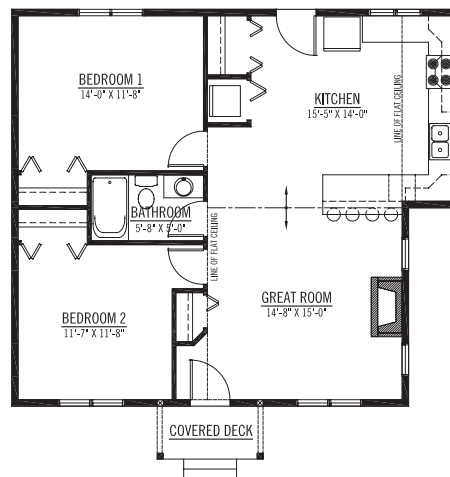

The Hamilton

The Hamilton

SQ. FT: 960 House
Width: 34'-0"
Depth: 34'-0"

Notes: Available on
crawlspac or
slab-on-grade.

MAIN FLOOR

OPTIONAL PLAN

Contact us today.

PH: 1-888-296-8059
EM: homes@wintonglobal.com
WB: www.wintonglobal.com