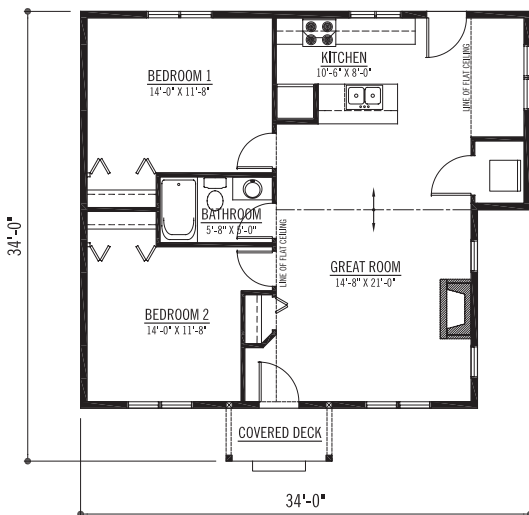

The Hamilton

The Hamilton

SQ. FT: 960 House
Width: 34'-0"
Depth: 34'-0"

Notes: Available on
crawlspac or
slab-on-grade.

MAIN FLOOR

OPTIONAL PLAN

Contact us today.

PH: 1-888-296-8059
EM: homes@wintonglobal.com
WB: www.wintonglobal.com