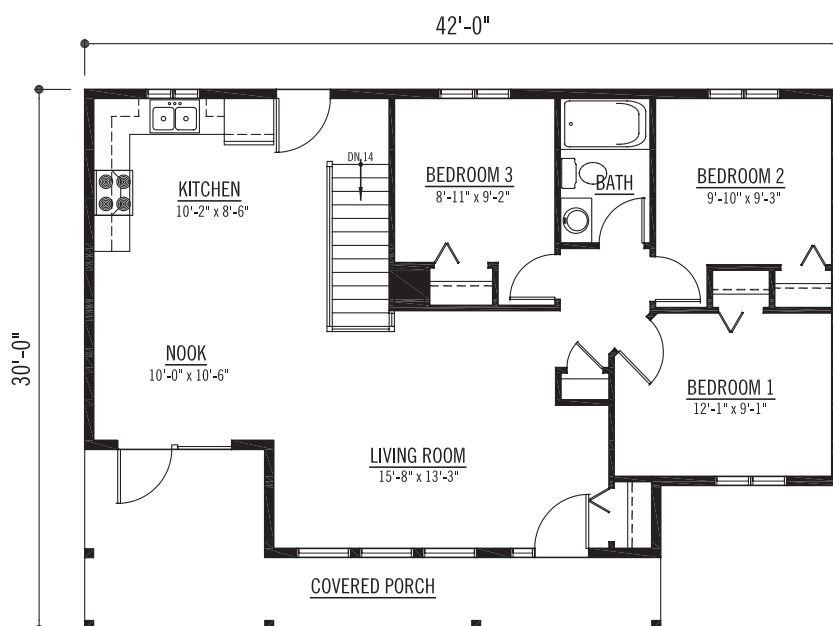

# The Sweet Grass

HOMES DIVISION

## The Sweet Grass

SQ. FT: 992 House  
Width: 42'-0"  
Depth: 30'-0"

Notes: Available on  
crawlspce,  
slab-on-grade  
or basement.

**Contact us today.**

PH: 1-888-296-8059  
EM: homes@wintonglobal.com  
WB: www.wintonglobal.com