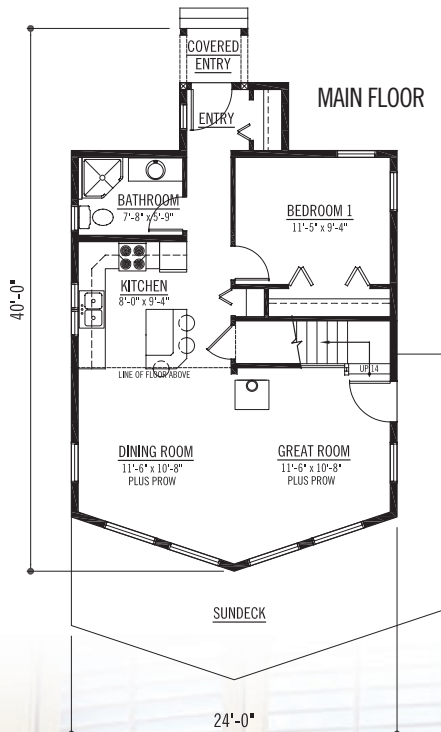

## The Lake Louise

SQ. FT: 736 Main  
198 Loft  
934 Total

Width: 28'-0"  
Depth: 40'-0"

Notes: Available on  
crawlspcace,  
slab-on-grade  
or basement.

LOFT

MAIN FLOOR

**Contact us today.**

PH: 1-888-296-8059  
EM: homes@wintonglobal.com  
WB: www.wintonglobal.com