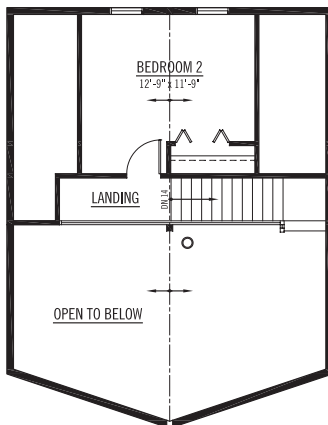

## The Lake Louise

SQ. FT: 736 Main  
198 Loft  
934 Total

Width: 28'-0"  
Depth: 40'-0"

Notes: Available on  
crawlspcace,  
slab-on-grade  
or basement.

LOFT

MAIN FLOOR

**Contact us today.**

PH: 1-888-296-8059  
EM: homes@wintonglobal.com  
WB: www.wintonglobal.com