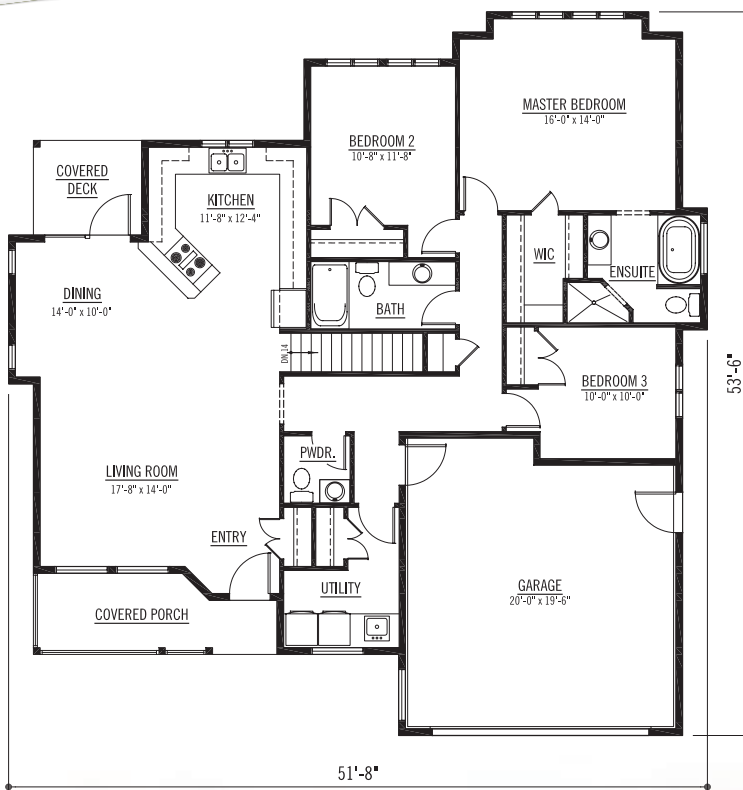

# The Kokanee

## The Kokanee (108095)

SQ. FT: 1588 House  
432 Garage

Width: 51'-8"  
Depth: 53'-6"

Notes: Available on  
crawlspce,  
slab-on-grade  
or basement.