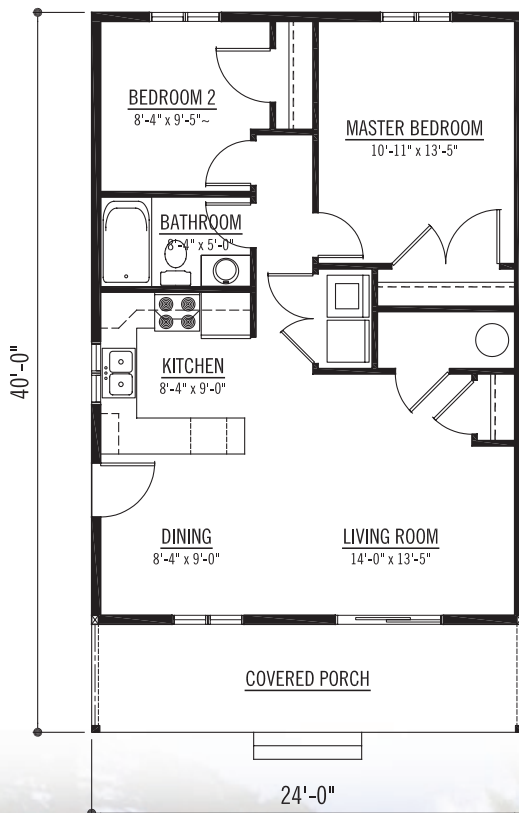

# The Willow Creek

HOMES DIVISION

## The Willow Creek

SQ. FT: 816 House  
Width: 24'-0"  
Depth: 40'-0"

Notes: Available on  
crawlspce or  
slab-on-grade.

**Contact us today.**

PH: 1-888-296-8059  
EM: homes@wintonglobal.com  
WB: www.wintonglobal.com