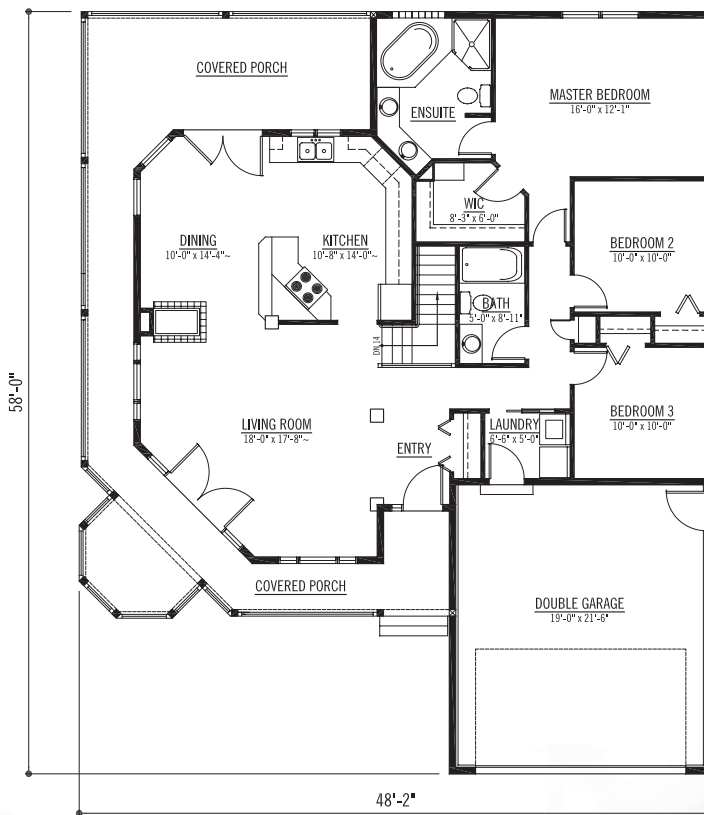

The Lillooet

The Lillooet (WP1940)

SQ. FT: 1502 House
439 Garage
Width: 48'-2"
Depth: 58'-0"

Notes: Available on
crawlspce,
slab-on-grade
or basement.

Contact us today.

PH: 1-888-296-8059
EM: homes@wintonglobal.com
WB: www.wintonglobal.com