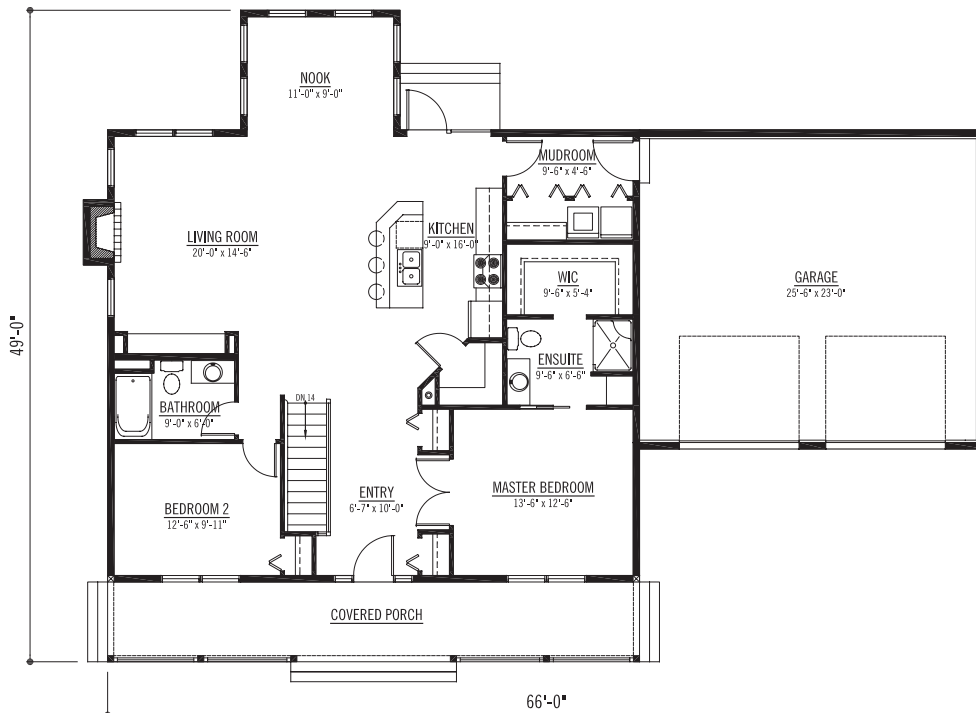

# The Harrison

HOMES DIVISION

## The Harrison

SQ. FT: 1477 House  
624 Garage  
Width: 66'-0"  
Depth: 49'-0"

Notes: Available on  
crawlspce,  
slab-on-grade  
or basement.

**Contact us today.**

PH: 1-888-296-8059  
EM: homes@wintonglobal.com  
WB: www.wintonglobal.com