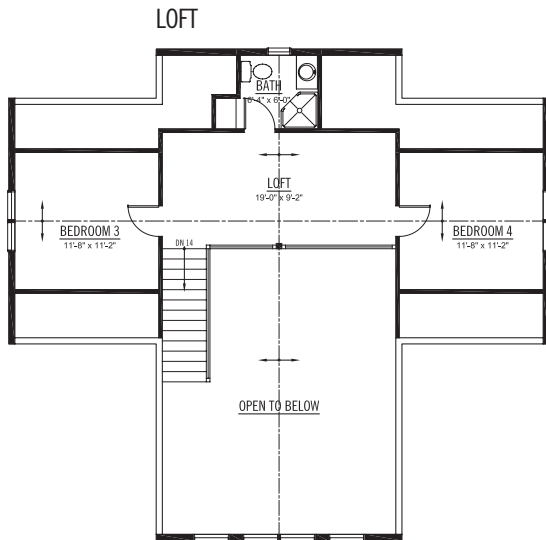

## The Summit

SQ. FT: 1280 Main  
530 Loft  
1810 Total

Width: 44'-0"  
Depth: 44'-0"

Notes: Available on  
crawlspce,  
slab-on-grade  
or basement.

**MAIN FLOOR**