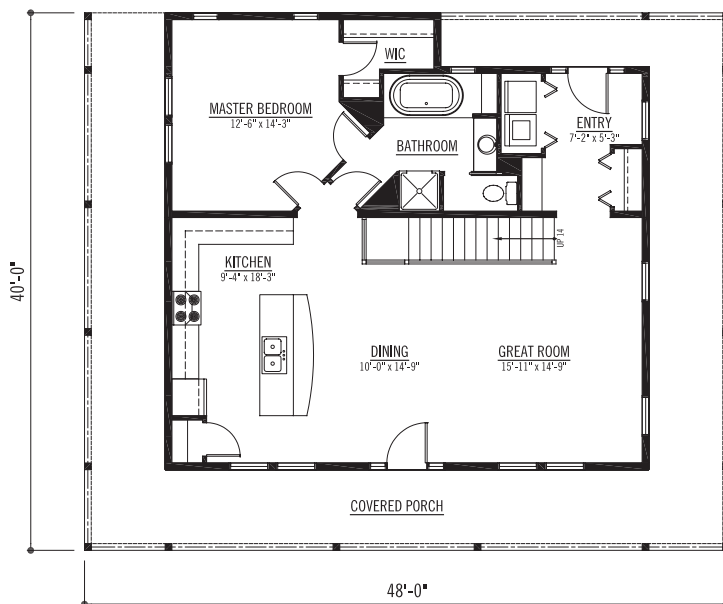

The Silverhope

The Silverhope

SQ. FT: 1162 Main
416 Loft
1578 Total

Width: 48'-0"
Depth: 40'-0"

Notes: Available on
crawlspce,
slab-on-grade
or basement.

MAIN FLOOR

LOFT