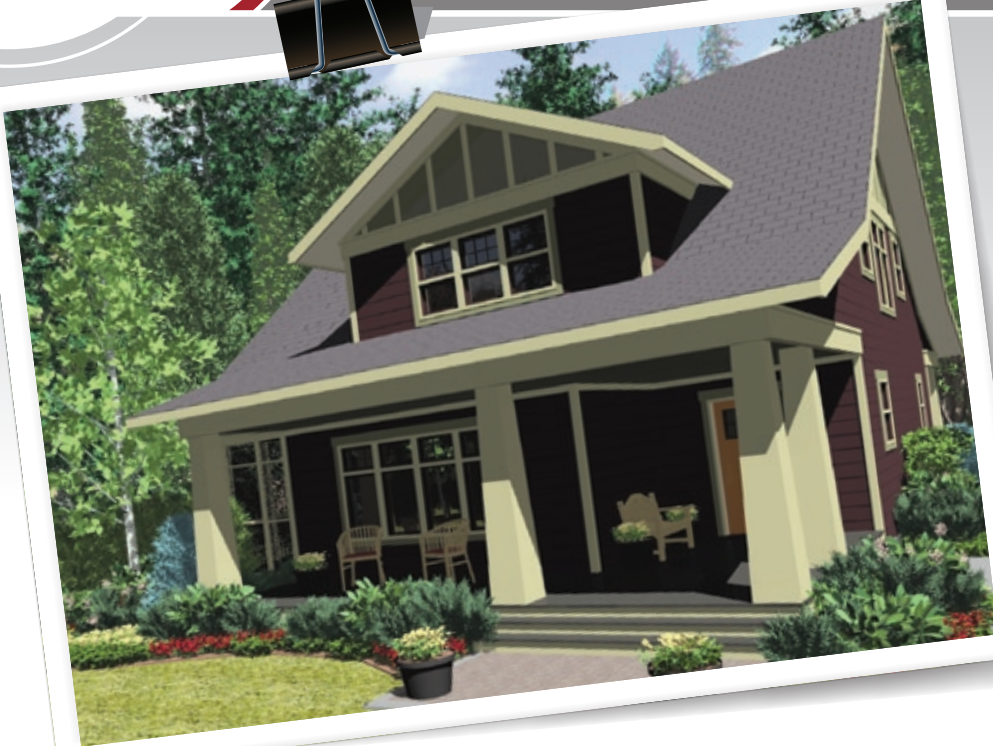

The Gabriola

The Gabriola

SQ. FT: 1144 Main
996 Second
2140 Total
145 Screened Porch

Width: 40'-0"
Depth: 50'-0"

Notes: Available on
crawlpace,
slab-on-grade
or basement.

SECOND FLOOR

MAIN FLOOR