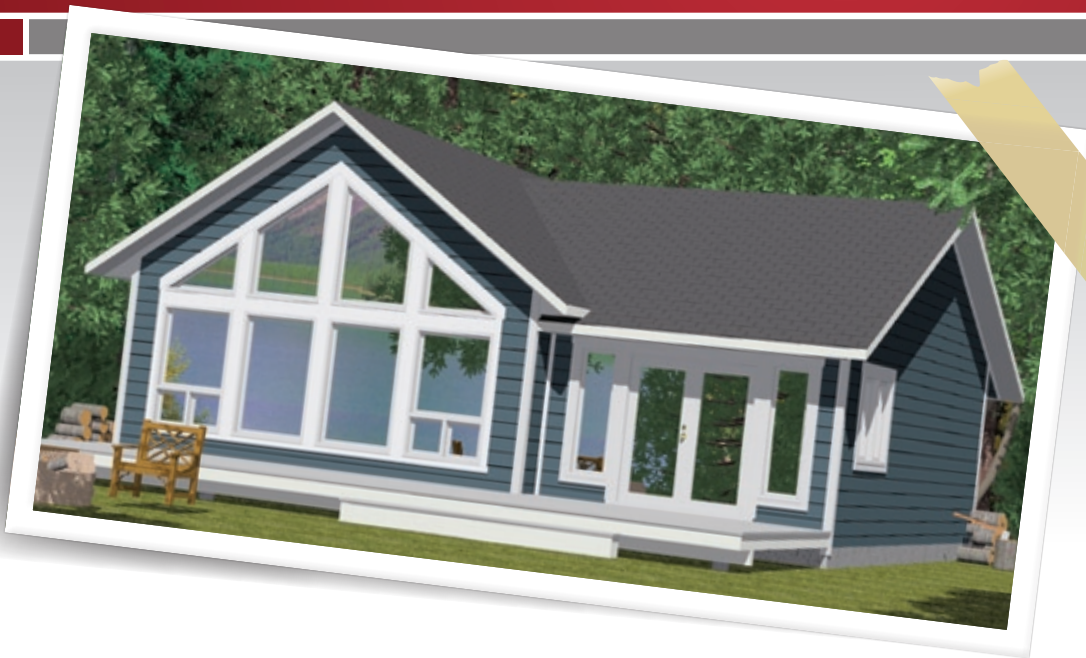

The Francois

HOMES DIVISION

The Francois

SQ. FT: 1140 House
Width: 36'-0"
Depth: 34'-0"

Notes: Available on
crawlspce,
slab-on-grade
or basement.

Contact us today.

PH: 1-888-296-8059
EM: homes@wintonglobal.com
WB: www.wintonglobal.com