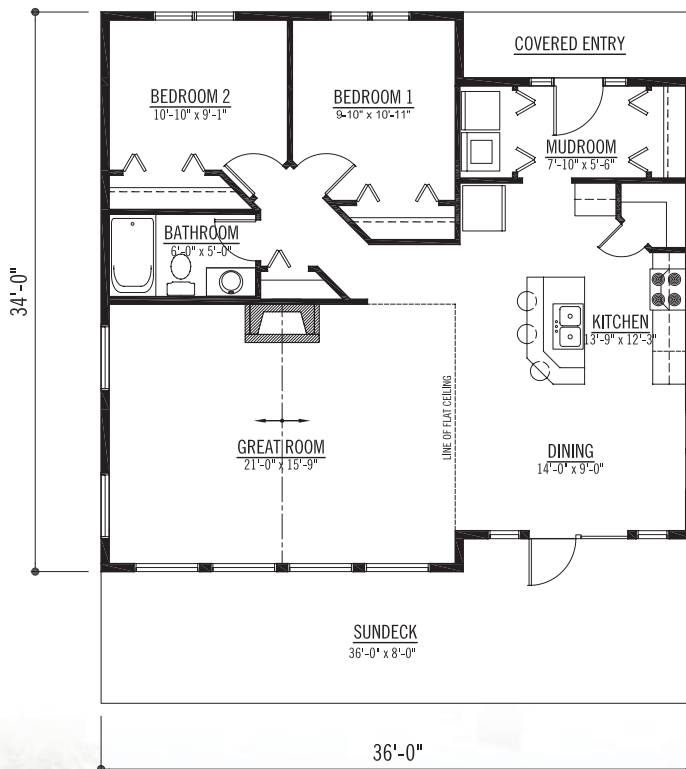

The Francois

HOMES DIVISION

The Francois

SQ. FT: 1140 House
Width: 36'-0"
Depth: 34'-0"

Notes: Available on
crawlspce,
slab-on-grade
or basement.

Contact us today.

PH: 1-888-296-8059
EM: homes@wintonglobal.com
WB: www.wintonglobal.com