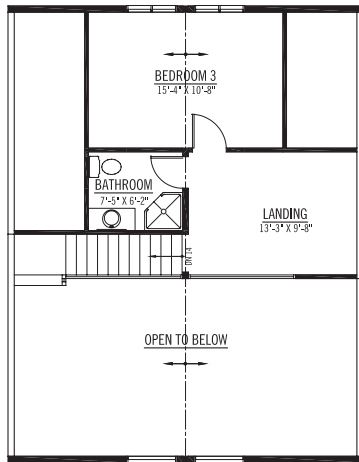

The Waterton

The Waterton

SQ. FT: 1138 Main
377 Loft
1515 Total

Width: 28'-0"
Depth: 46'-0"

Notes: Available on
crawlspce,
slab-on-grade
or basement.

MAIN FLOOR

LOFT

Contact us today.