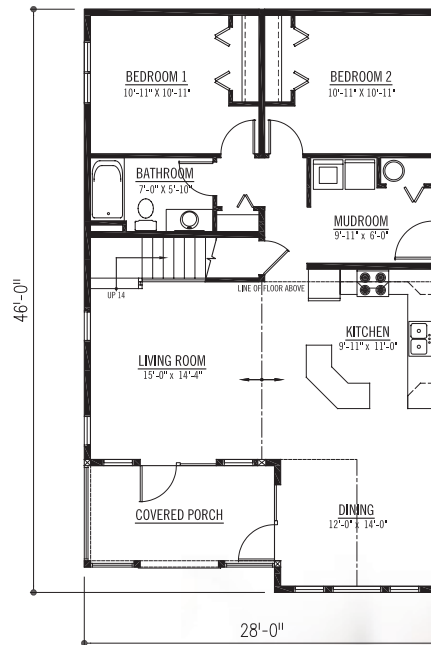

The Waterton

The Waterton

SQ. FT: 1138 Main
377 Loft
1515 Total

Width: 28'-0"
Depth: 46'-0"

Notes: Available on
crawlspce,
slab-on-grade
or basement.

MAIN FLOOR

LOFT

Contact us today.