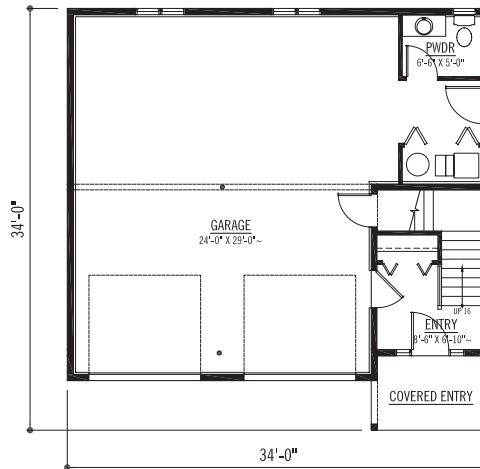

The Tacheeda Lake

The Tacheeda Lake

SQ. FT: 121 Main
857 Second
978 Total
881 Garage

Width: 34'-0"
Depth: 34'-0"

Notes: Available on slab-on-grade.

MAIN / GARAGE FLOOR

SECOND FLOOR

Contact us today.