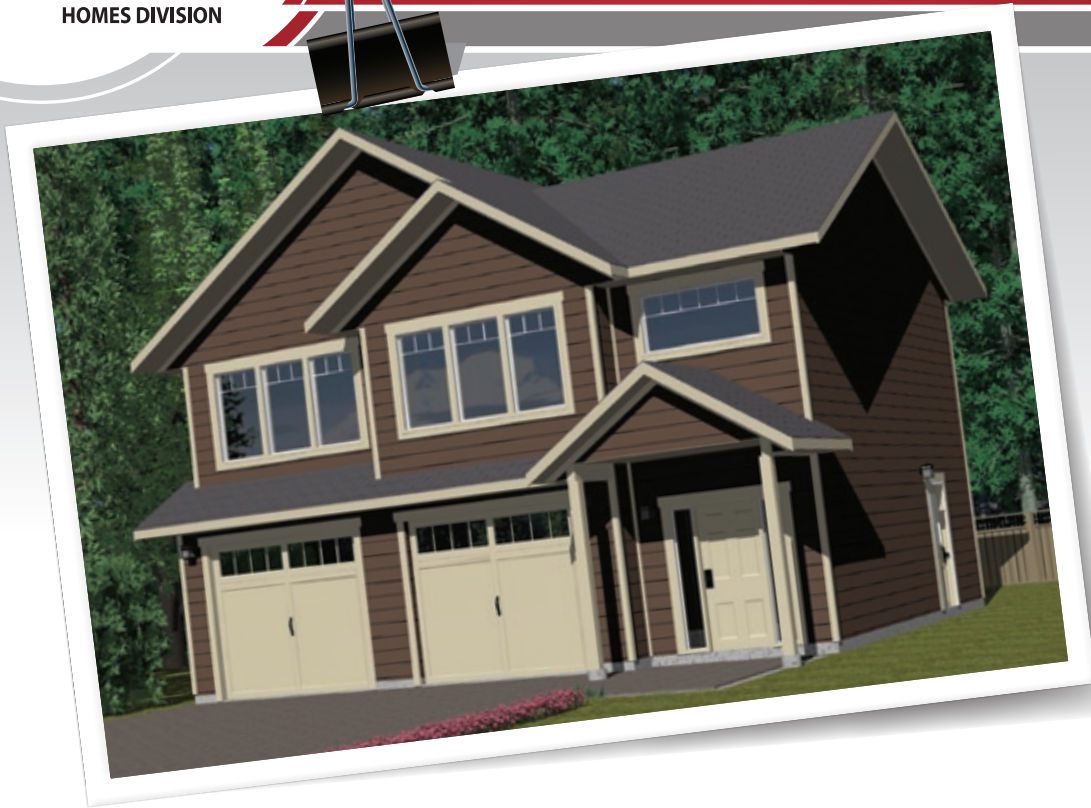

The Tacheeda Lake

The Tacheeda Lake

SQ. FT: 121 Main
857 Second
978 Total
881 Garage

Width: 34'-0"
Depth: 34'-0"

Notes: Available on slab-on-grade.

MAIN / GARAGE FLOOR

SECOND FLOOR

Contact us today.