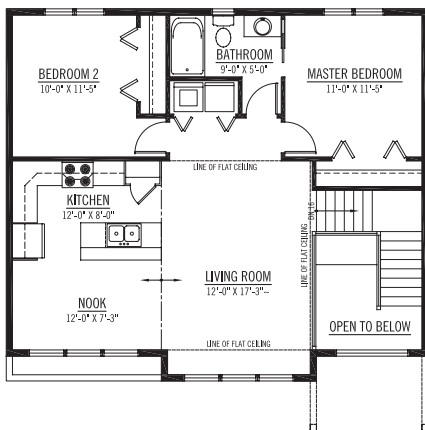

The Tacheeda Lake

The Tacheeda Lake

SQ. FT: 121 Main
857 Second
978 Total
881 Garage

Width: 34'-0"
Depth: 34'-0"

Notes: Available on slab-on-grade.

MAIN / GARAGE FLOOR

SECOND FLOOR

Contact us today.