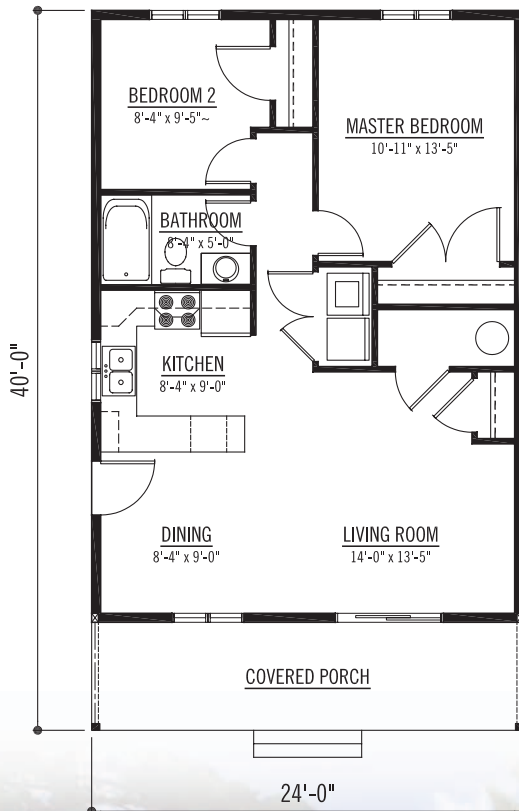

# The Willow Creek

HOMES DIVISION

## The Willow Creek

SQ. FT: 816 House  
Width: 24'-0"  
Depth: 40'-0"

Notes: Available on  
crawlspac or  
slab-on-grade.

ONE STOREY

Contact us today.

PH: 1-888-296-8059  
EM: homes@wintonglobal.com  
WB: www.wintonglobal.com