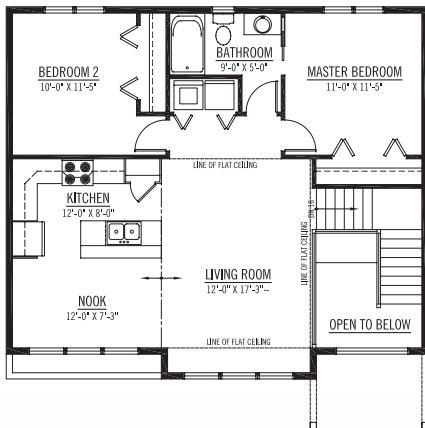

## The Tacheeda Lake

SQ. FT: 121 Main  
857 Second  
978 Total  
881 Garage

Width: 34'-0"  
Depth: 34'-0"

Notes: Available on slab-on-grade.

MAIN / GARAGE FLOOR

SECOND FLOOR

**Contact us today.**

PH: 1-888-296-8059  
EM: homes@wintonglobal.com  
WB: www.wintonglobal.com