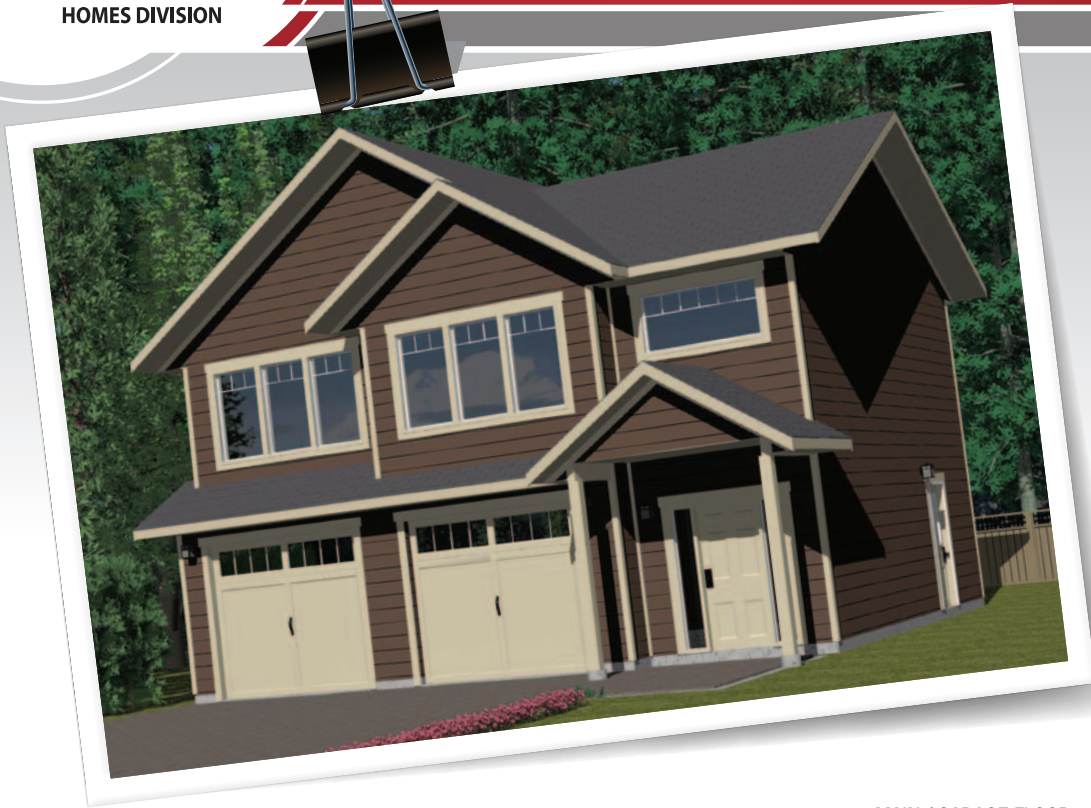

# The Tacheeda Lake

## The Tacheeda Lake

SQ. FT: 121 Main  
857 Second  
978 Total  
881 Garage

Width: 34'-0"  
Depth: 34'-0"

Notes: Available on slab-on-grade.

MAIN / GARAGE FLOOR

SECOND FLOOR

**Contact us today.**

PH: 1-888-296-8059  
EM: homes@wintonglobal.com  
WB: www.wintonglobal.com