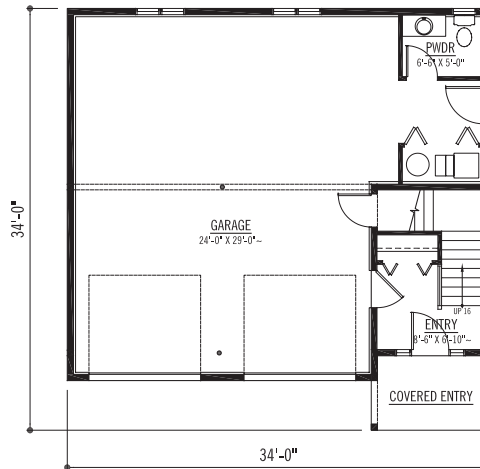

## The Tacheeda Lake

SQ. FT: 121 Main  
857 Second  
978 Total  
881 Garage

Width: 34'-0"  
Depth: 34'-0"

Notes: Available on slab-on-grade.

MAIN / GARAGE FLOOR

SECOND FLOOR

**Contact us today.**

PH: 1-888-296-8059  
EM: homes@wintonglobal.com  
WB: www.wintonglobal.com