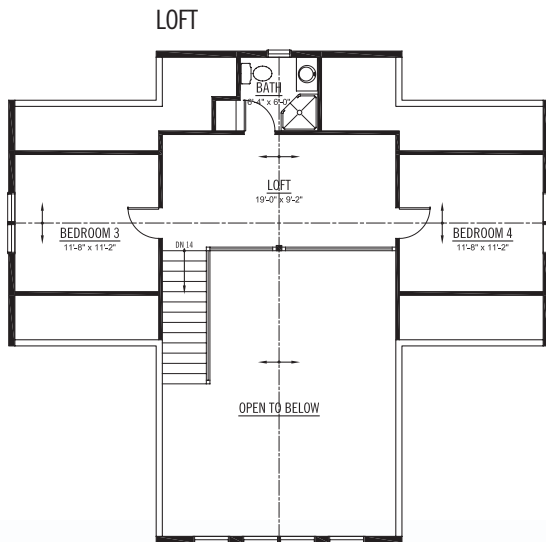

## The Summit

SQ. FT: 1280 Main  
530 Loft  
1810 Total

Width: 44'-0"  
Depth: 44'-0"

Notes: Available on  
crawlspace,  
slab-on-grade  
or basement.

1 1/2 STOREYS

MAIN FLOOR