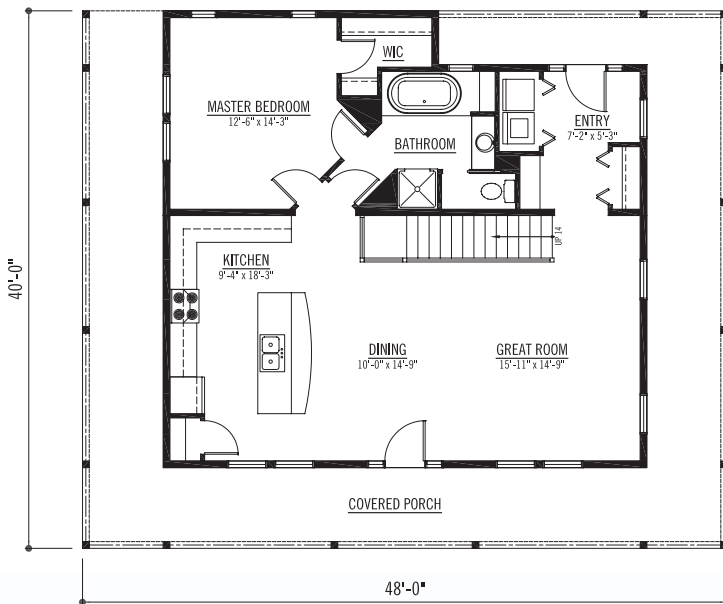

## The Silverhope

SQ. FT: 1162 Main  
416 Loft  
1578 Total

Width: 48'-0"  
Depth: 40'-0"

Notes: Available on  
crawlspace,  
slab-on-grade  
or basement.

1 1/2 STOREYS

MAIN FLOOR

LOFT