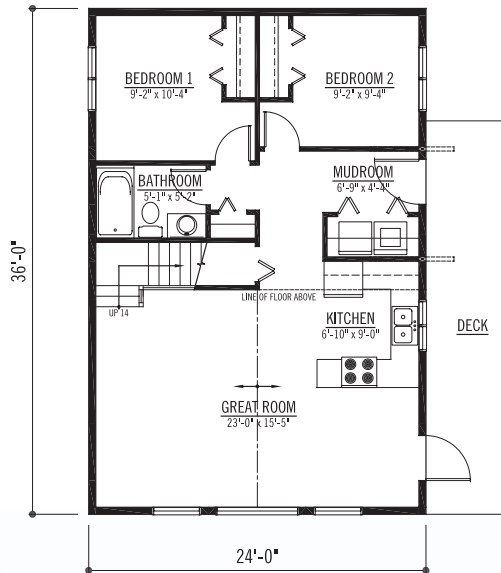

## The Mt. Hood

SQ. FT: 864 Main  
440 Loft  
1304 Total

Width: 24'-0"  
Depth: 36'-0"

Notes: Available on  
crawlspce,  
slab-on-grade  
or basement.

1 1/2 STOREYS

LOFT

MAIN FLOOR

**Contact us today.**