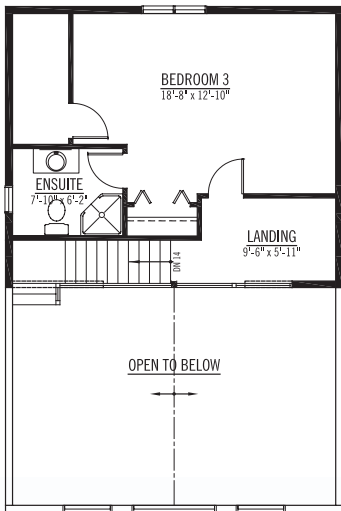

## The Mt. Hood

SQ. FT: 864 Main  
440 Loft  
1304 Total

Width: 24'-0"  
Depth: 36'-0"

Notes: Available on  
crawlspce,  
slab-on-grade  
or basement.

1 1/2 STOREYS

LOFT

MAIN FLOOR

**Contact us today.**