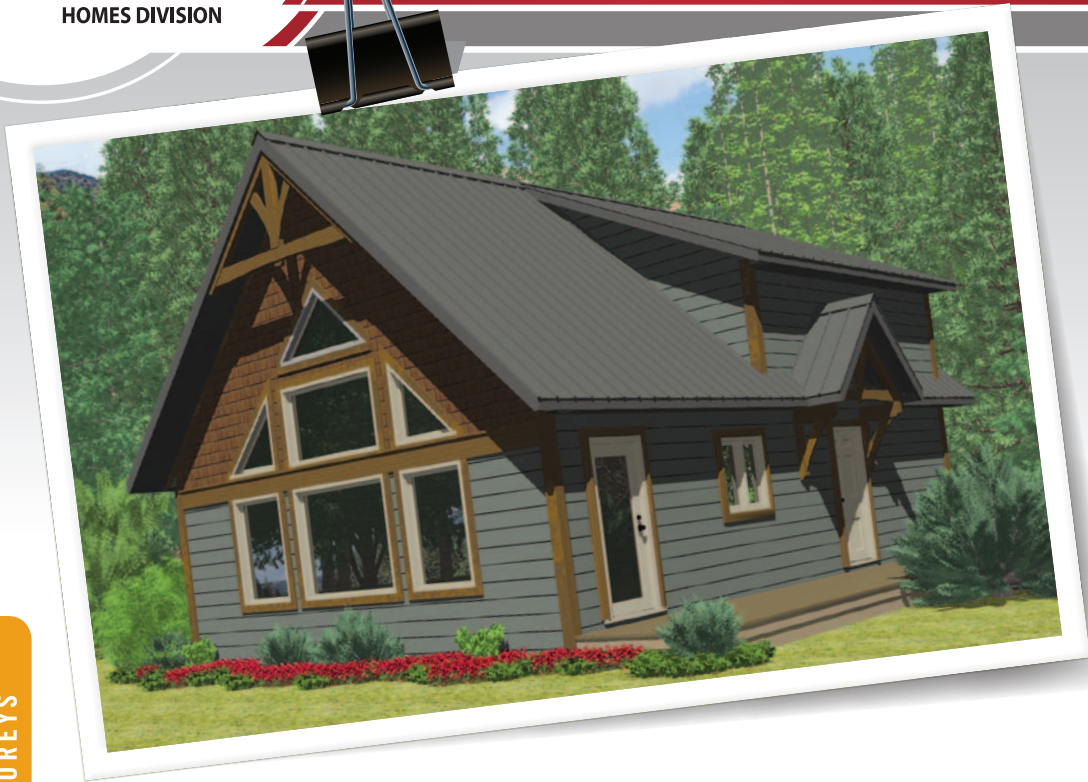

# The Mt. Hood

## The Mt. Hood

SQ. FT: 864 Main  
440 Loft  
1304 Total

Width: 24'-0"  
Depth: 36'-0"

Notes: Available on  
crawlspce,  
slab-on-grade  
or basement.

1 1/2 STOREYS

LOFT

MAIN FLOOR

**Contact us today.**