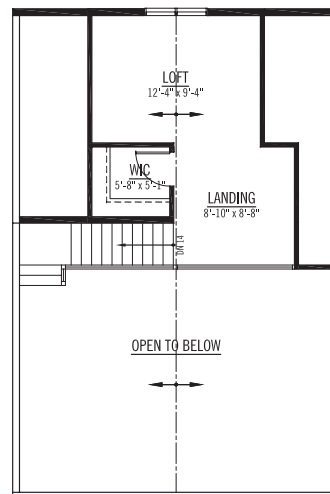

The Mt. Baker

HOMES DIVISION

The Mt. Baker

SQ. FT: 864 Main
250 Loft
1104 Total

Width: 28'-0"
Depth: 42'-0"

Notes: Available on
crawlspace,
slab-on-grade
or basement.

Optional timber
accents are not
included with
this package.

1 1/2 STOREYS

MAIN FLOOR

LOFT

Contact us today.

PH: 1-888-296-8059
EM: homes@wintonglobal.com
WB: www.wintonglobal.com