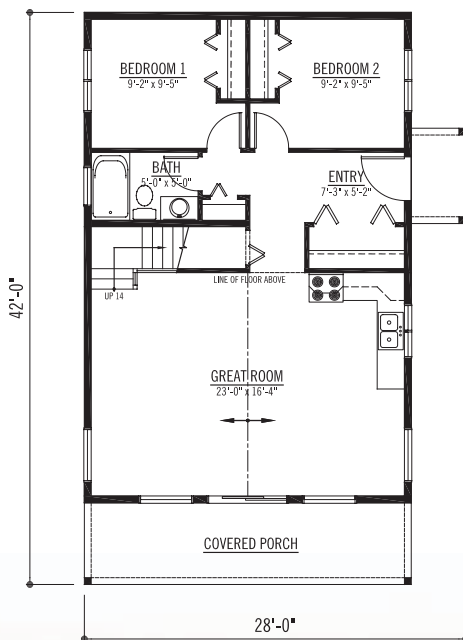

The Mt. Baker

SQ. FT: 864 Main
250 Loft
1104 Total

Width: 28'-0"
Depth: 42'-0"

Notes: Available on
crawlspace,
slab-on-grade
or basement.

Optional timber
accents are not
included with
this package.

1 1/2 STOREYS

MAIN FLOOR