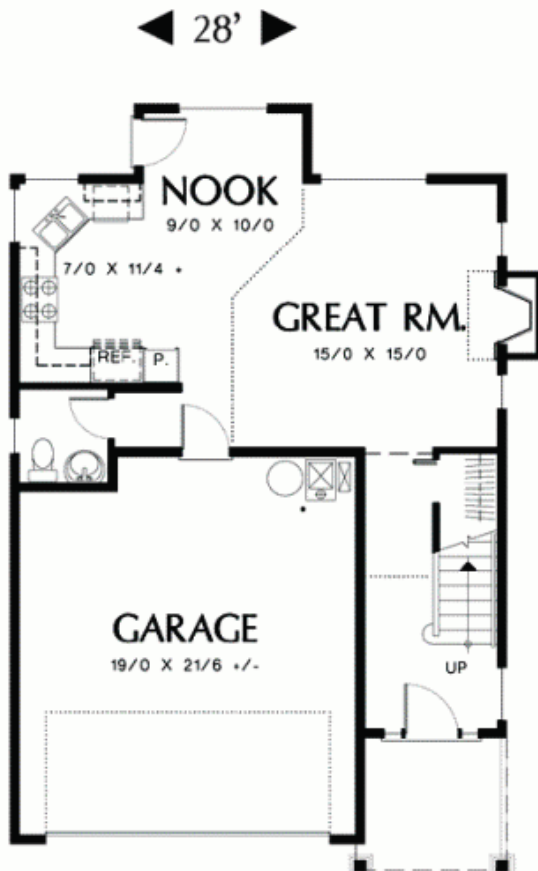

The Monroe

The Monroe

SQ. FT: 1466

Width: 28'-0"

Depth: 44'-0"

Notes: Available on
Slab on Grade
or Crawlspace
or Basement

43'-6"