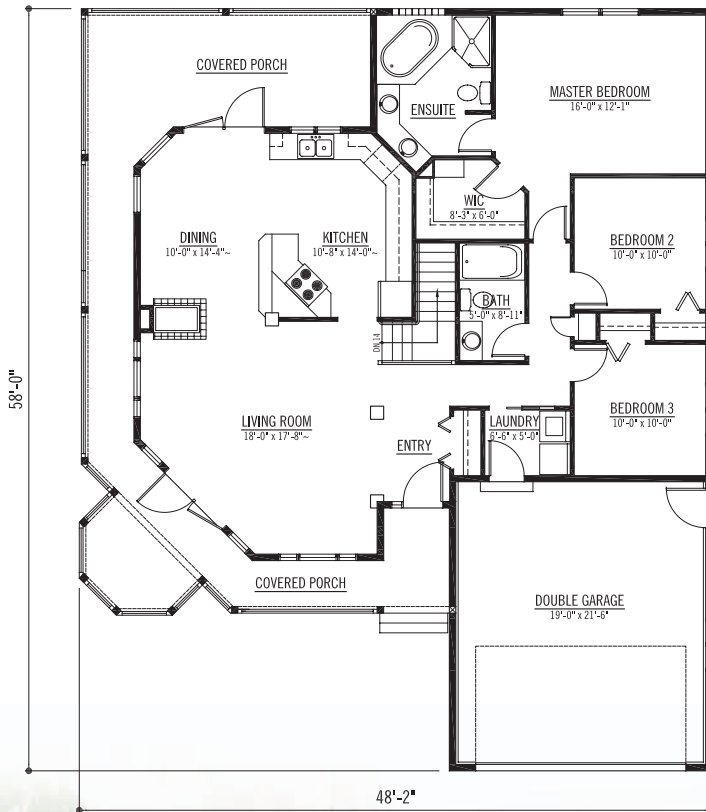

## The Lillooet (WP1940)

SQ. FT: 1502 House  
439 Garage  
Width: 48'-2"  
Depth: 58'-0"

Notes: Available on  
crawlspcace,  
slab-on-grade  
or basement.