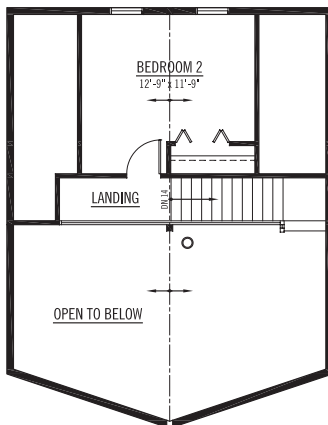

The Lake Louise

The Lake Louise

SQ. FT: 736 Main
198 Loft
934 Total

Width: 28'-0"
Depth: 40'-0"

Notes: Available on
crawlspace,
slab-on-grade
or basement.

1 1/2 STOREYS

LOFT

Contact us today.