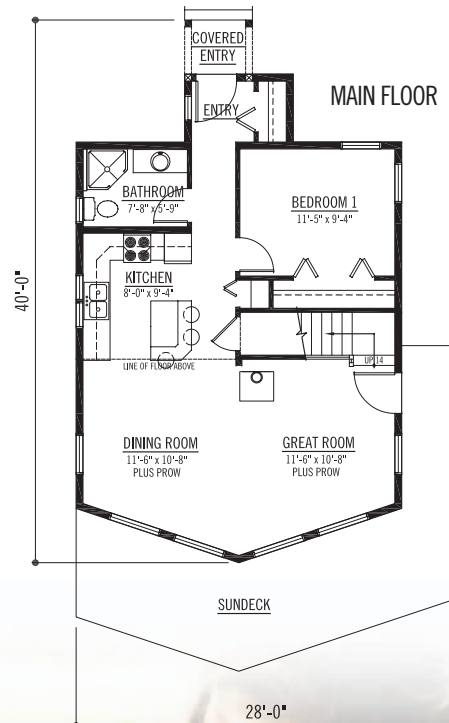

The Lake Louise

The Lake Louise

SQ. FT: 736 Main
198 Loft
934 Total

Width: 28'-0"
Depth: 40'-0"

Notes: Available on
crawlspace,
slab-on-grade
or basement.

1 1/2 STOREYS

LOFT

Contact us today.