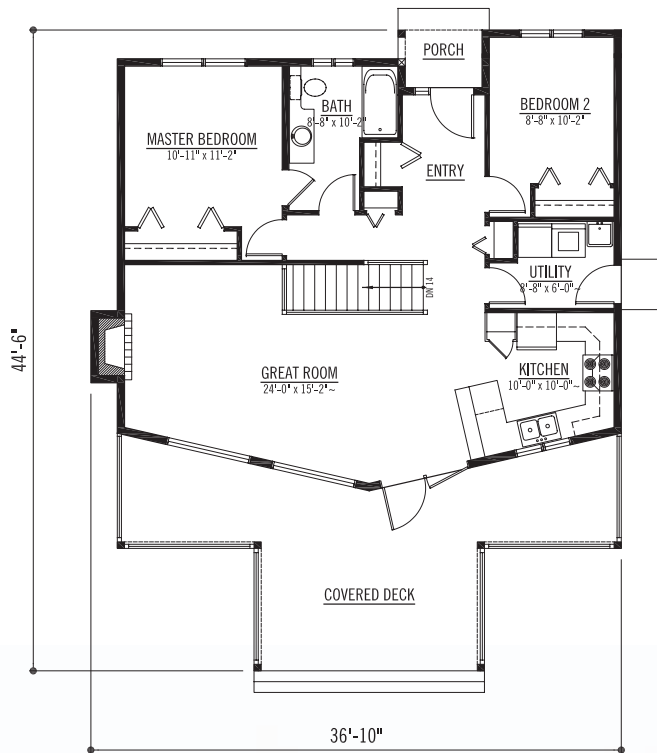

# The Hartley Bay

ONE STOREY

## The Hartley Bay (WP1590)

SQ. FT: 989 House  
Width: 36'-10"  
Depth: 44'-6"

Notes: Available on  
crawlspce,  
slab-on-grade  
or basement.

**Contact us today.**

PH: 1-888-296-8059  
EM: homes@wintonglobal.com  
WB: www.wintonglobal.com