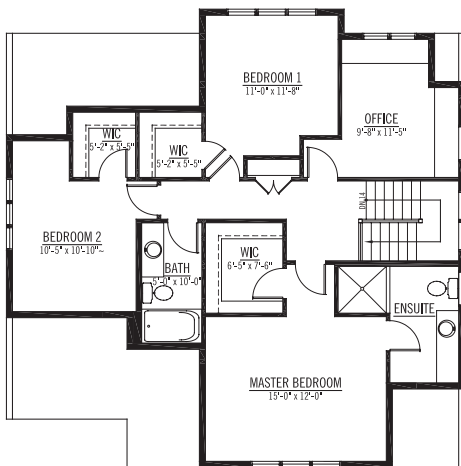

# The Gabriola

## The Gabriola

SQ. FT: 1144 Main  
996 Second  
2140 Total  
145 Screened Porch

Width: 40'-0"  
Depth: 50'-0"

Notes: Available on  
crawlpace,  
slab-on-grade  
or basement.

2 STOREYS

SECOND FLOOR

MAIN FLOOR