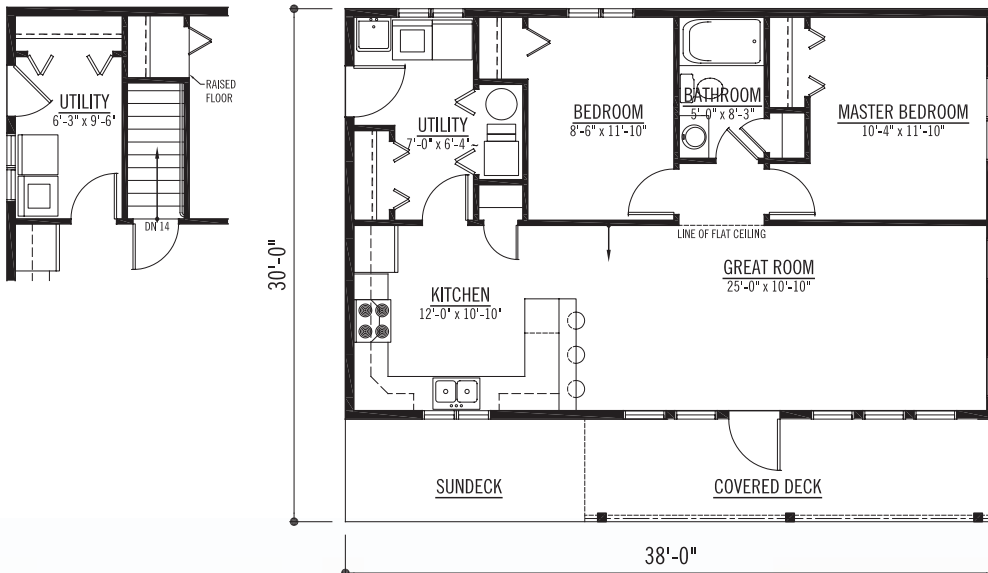

The Chilcotin

ONE STOREY

The Chilcotin

SQ. FT: 912 House
Width: 38'-0"
Depth: 30'-0"

Notes: Available on
crawlspace,
slab-on-grade
or basement.

BASEMENT OPTION

Contact us today.

PH: 1-888-296-8059
EM: homes@wintonglobal.com
WB: www.wintonglobal.com