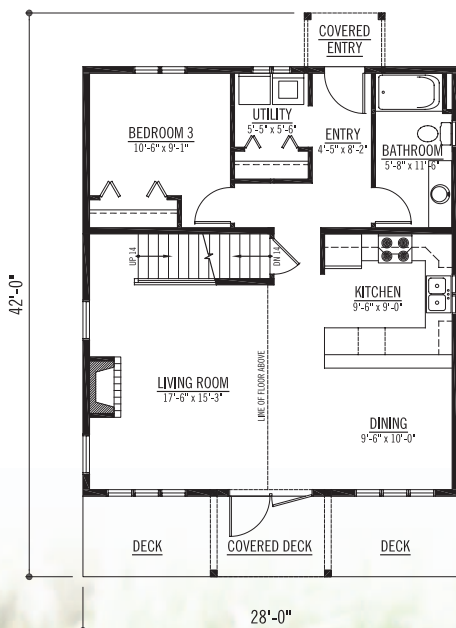

# The Bella Coola

HOMES DIVISION

## The Bella Coola

SQ. FT: 896 Main  
419 Loft  
1315 Total

Width: 28'-0"  
Depth: 42'-0"

Notes: Available on  
crawlspce,  
slab-on-grade  
or basement.

1 1/2 STOREYS

MAIN FLOOR

LOFT

**Contact us today.**