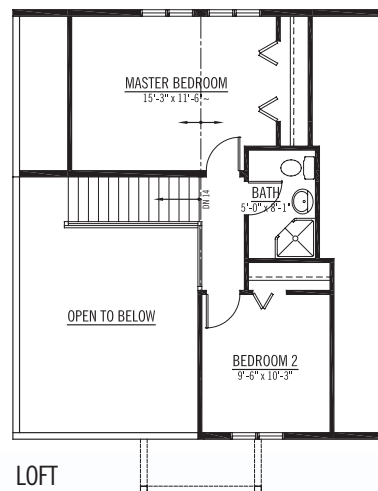

## The Bella Coola

SQ. FT: 896 Main  
419 Loft  
1315 Total

Width: 28'-0"  
Depth: 42'-0"

Notes: Available on  
crawlspce,  
slab-on-grade  
or basement.

1 1/2 STOREYS

MAIN FLOOR

LOFT

**Contact us today.**